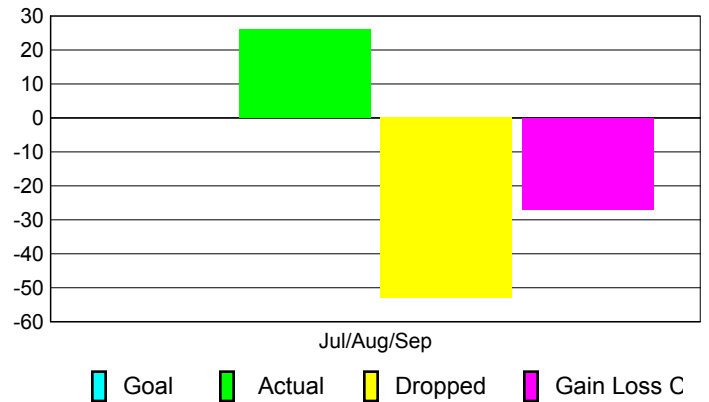

### YTD Status Quo Clubs 2010-2011

Status Quo Clubs Compared to Status Quo Members

## MEMBERSHIP

Membership Results  
2010-2011

Membership  
2009-2010

Month	Net Memb Goal	Actual New Memb	Actual Dropped Memb	Gain/Loss of Memb	Gain/Loss of Memb
Jul/Aug/Sep	0	26	-53	-27	-4
<b>Totals</b>	<b>0</b>	<b>26</b>	<b>-53</b>	<b>-27</b>	<b>-4</b>

### Membership Results 2010-2011

Goal, New, Dropped, Gain/Loss

### Comparison of Membership Gain/Loss

Current Year Compared to the Previous Year